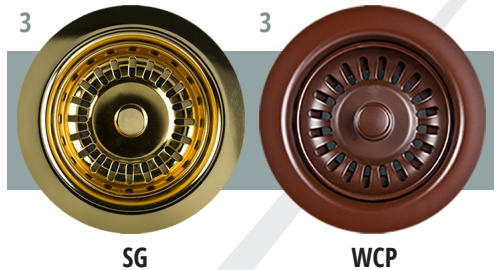

Decorative Metal Finishes

Category 1

BRN / Brushed Nickel
 BRS / Brushed Stainless Steel
 CPB / Polished Chrome
 ORB / Oil Rubbed Bronze
 PN / Polished Nickel
 PS / Polished Stainless Steel
 PVD BRN / PVD Brushed Nickel
 PVDORB / PVD Oil Rubbed Bronze
 PVDPN / PVD Polished Nickel
 SS / Stainless Steel
 VB / Venetian Bronze

Category 2

EB / English Brozne
 MHB / Mahogany Bronze
 PVD / Polished Brass
 PVD BB / PVD Brushed Bronze
 SB / Satin Brass
 SC / Satin Chrome
 TB / Tuscan Brass

Category 3

(Please Call for Availability and Pricing)
 AB / Antique Brass

ACP / Antique Copper
 FG / French Gold
 GPB / Polished Gold
 MB / Matte Black

PCP / Polished Copper
 PEW / Pewter
 SG / Satin Gold
 WCP / Weathered Copper

Plastic Finishes (Xenoy Molded Plastic)

BL

BNE

BT

IW